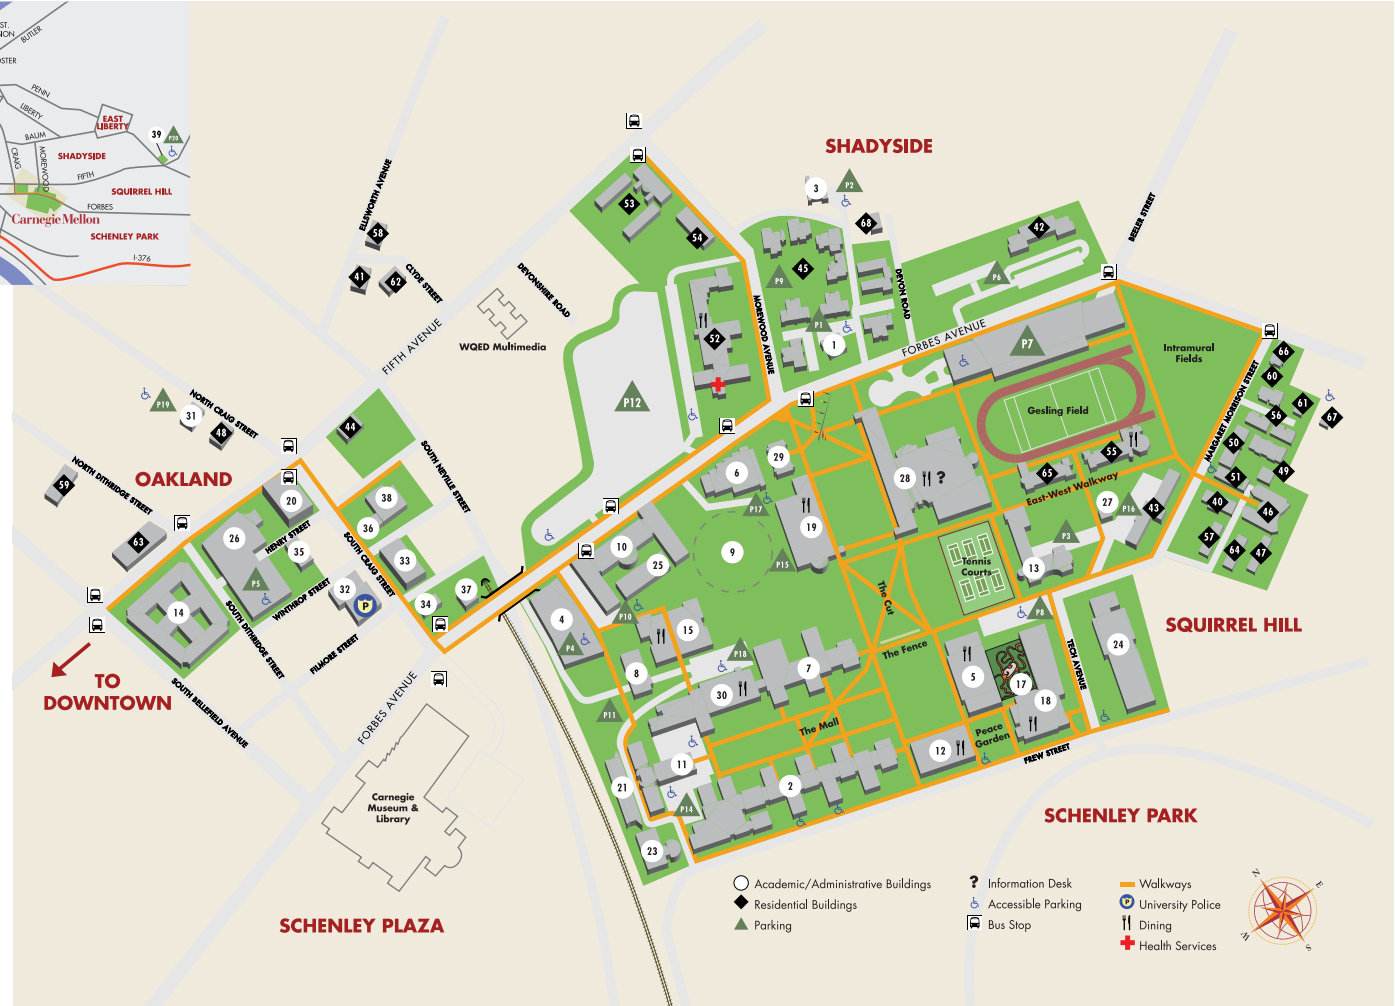

ACADEMIC/ADMINISTRATIVE

RESIDENTIAL

1. 40 Boss House
2. 41 Cathedral Mansions
3. 42 Doherty Apartments
4. 43 Posner Center
5. 44 Fairfax Apartments
6. 45 Fraternity Quadrangle
7. 46 Hammerschlag House
8. 47 Henderson House
9. 48 Landon Terrace Apartments
10. 49 Margaret Morrison Apartments/Plaza
11. 50 Margaret Morrison Sorority Houses
12. 51 McGill House
13. 52 Morewood Gardens (Housing Offices)
14. 53 Mudge House
15. 54 New House
16. 55 Resnik House & Tartans Pavilion
17. 56 Roselawn Houses
18. 57 Scobell House
19. 58 Shady Oak Apartments
20. 59 Shirley Apartments
21. 60 Spirit House
22. 61 Tech House
23. 62 Veronica Apartments
24. 63 Webster Hall
25. 64 Welch House
26. 65 West Wing
27. 66 Woodlawn Apartments
28. 67 99 Gladstone
29. 68 1094 Devon

PARKING

- P1 Alumni House***
- P2 Brainer House***
- P3 Children's School
- P4 CIC Garage**|****
- P5 Diltzridge Street Garage**
- P6 Doherty Apartments***
- P7 East Campus Garage**|****
- P8 Fine Arts
- P9 Fraternities
- P10 Hamburg Hall***
- P11 Junction Hollow
- P12 Morewood***|****
- P13 Pittsburgh Technology Center* (ETC)
- P14 Porter-Hammerschlag-Wean
- P15 Purnell Center - closed for construction
- P16 Sororities
- P17 Warner
- P18 West Campus
- P19 Whitfield Hall
- P20 6555 Penn*

- Off campus, see inset
- ** Open to visitors 9am-5pm Monday - Friday
- *** Open to visitors after 5pm and weekends
- **** City parking meters

- Academic/Administrative Buildings
- Residential Buildings
- ▲ Parking
- ? Information Desk
- ♿ Accessible Parking
- 🚌 Bus Stop
- 👮 University Police
- 🍴 Dining
- 🏥 Health Services

Campus Map