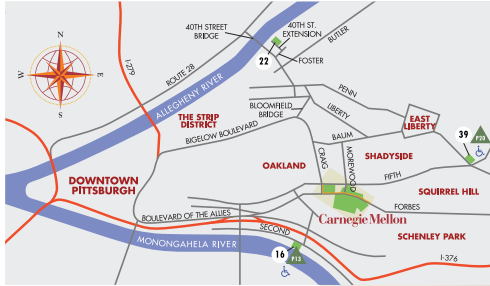

ACADEMIC/ADMINISTRATIVE

RESIDENTIAL

1. 40 Boss House
2. 41 Cathedral Mansions
3. 42 Doherty Apartments
4. 43 Posner Center
5. 44 Fairfax Apartments
6. 45 Fraternity Quadrangle
7. 46 Hammerschlag House
8. 47 Henderson House
9. 48 Landon Terrace Apartments
10. 49 Margaret Morrison Apartments/Plaza
11. 50 Margaret Morrison Sorority Houses
12. 51 McGill House
13. 52 Morewood Gardens (Housing Offices)
14. 53 Mudge House
15. 54 New House
16. 55 Resnik House & Tartans Pavilion
17. 56 Roselawn Houses
18. 57 Scobell House
19. 58 Shady Oak Apartments
20. 59 Shirley Apartments
21. 60 Spirit House
22. 61 Tech House
23. 62 Veronica Apartments
24. 63 Webster Hall
25. 64 Welch House
26. 65 West Wing
27. 66 Woodlawn Apartments
28. 67 99 Gladstone
29. 68 1094 Devon

PARKING

- P1 Alumni House***
- P2 Brainer House***
- P3 Children's School
- P4 CIC Garage**|****
- P5 Diltzridge Street Garage**
- P6 Doherty Apartments***
- P7 East Campus Garage**|****
- P8 Fine Arts
- P9 Fraternities
- P10 Hamburg Hall***
- P11 Junction Hollow
- P12 Morewood***|****
- P13 Pittsburgh Technology Center* (ETC)
- P14 Porter-Hammerschlag-Wean
- P15 Purnell Center - closed for construction
- P16 Sororities
- P17 Warner
- P18 West Campus
- P19 Whitfield Hall
- P20 6555 Penn*

- Off campus, see inset
- ** Open to visitors 9am-5pm Monday - Friday
- *** Open to visitors after 5pm and weekends
- **** City parking meters

- Academic/Administrative Buildings
- Residential Buildings
- ▲ Parking
- ? Information Desk
- ♿ Accessible Parking
- 🚌 Bus Stop
- 👮 University Police
- 🍴 Dining
- 🏥 Health Services

Campus Map